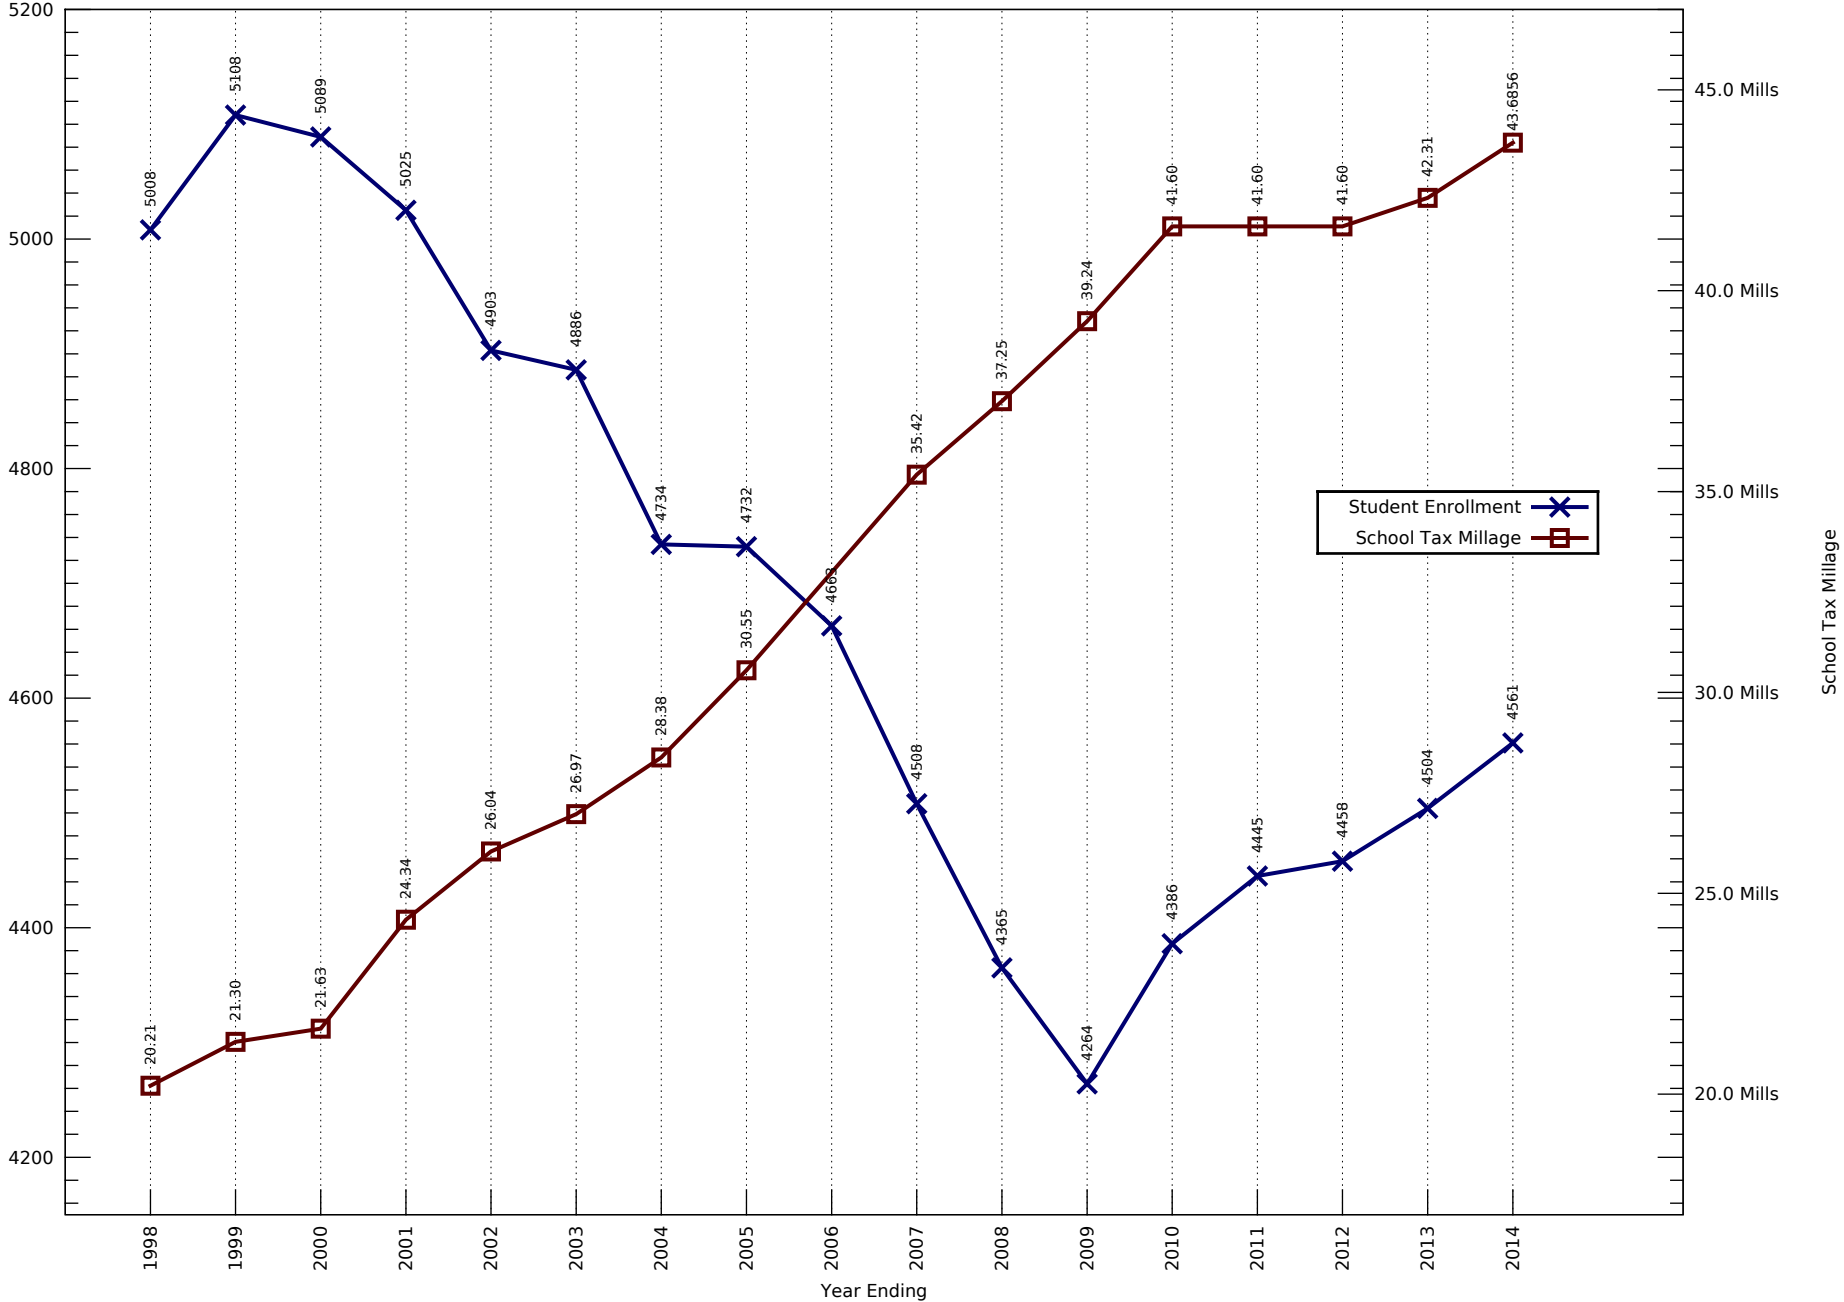

WWW.Cheltenham.FM

Cheltenham School District: Enrollment Vs Tax Millage

For the Current Montgomery County Assessment Epoch-- 1998 to 2014

Tax Rate Data from Pennsylvania Department of Community and Economic Development (DCED): <http://munstatspa.dced.state.pa.us/MunicipalTaxInfo.aspx?H=1>