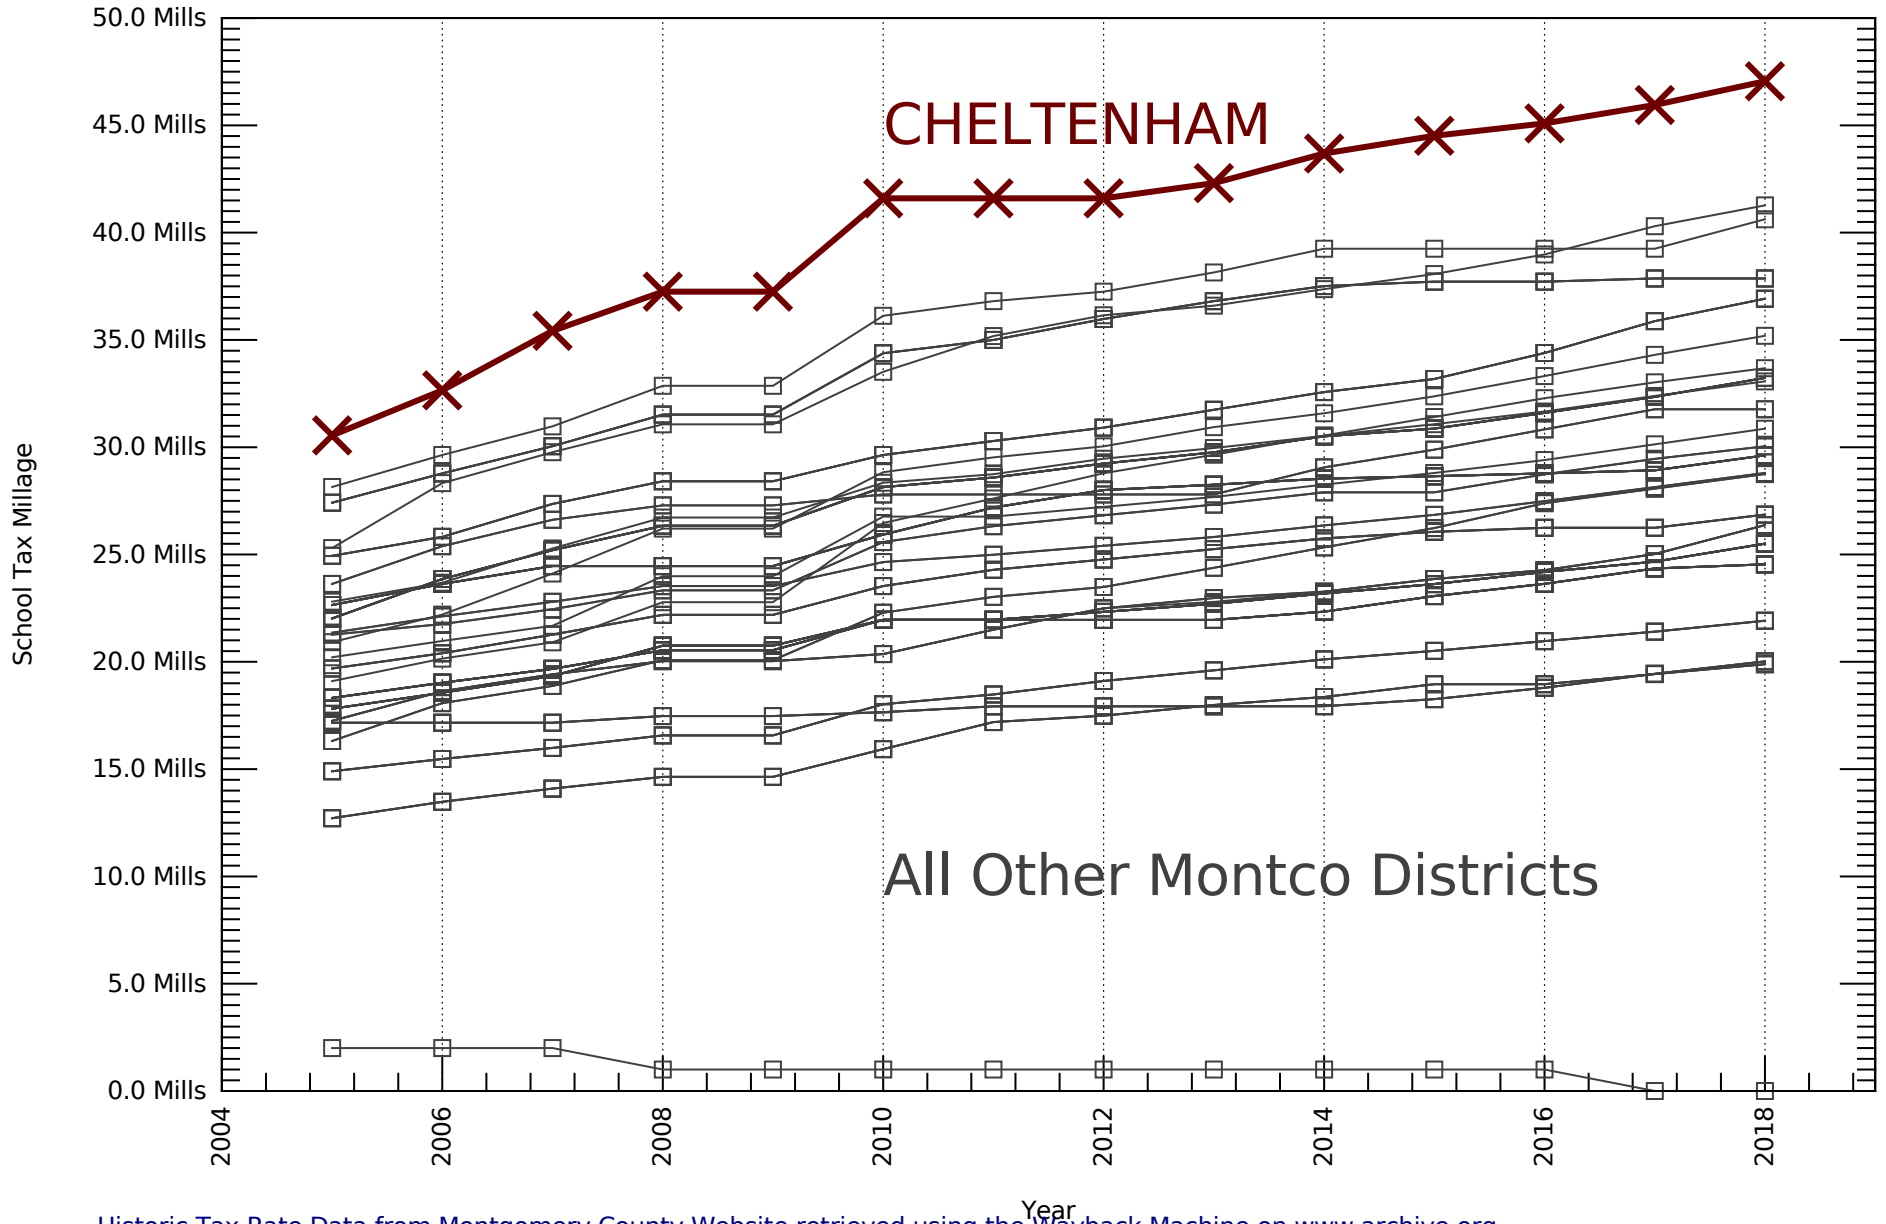

WWW.Cheltenham.FM
Cheltenham School District: School Tax Rates 2005 to 2019
Cheltenham School Tax vs other Montgomery County Communities

Historic Tax Rate Data from Montgomery County Website retrieved using the Wayback Machine on www.archive.org.