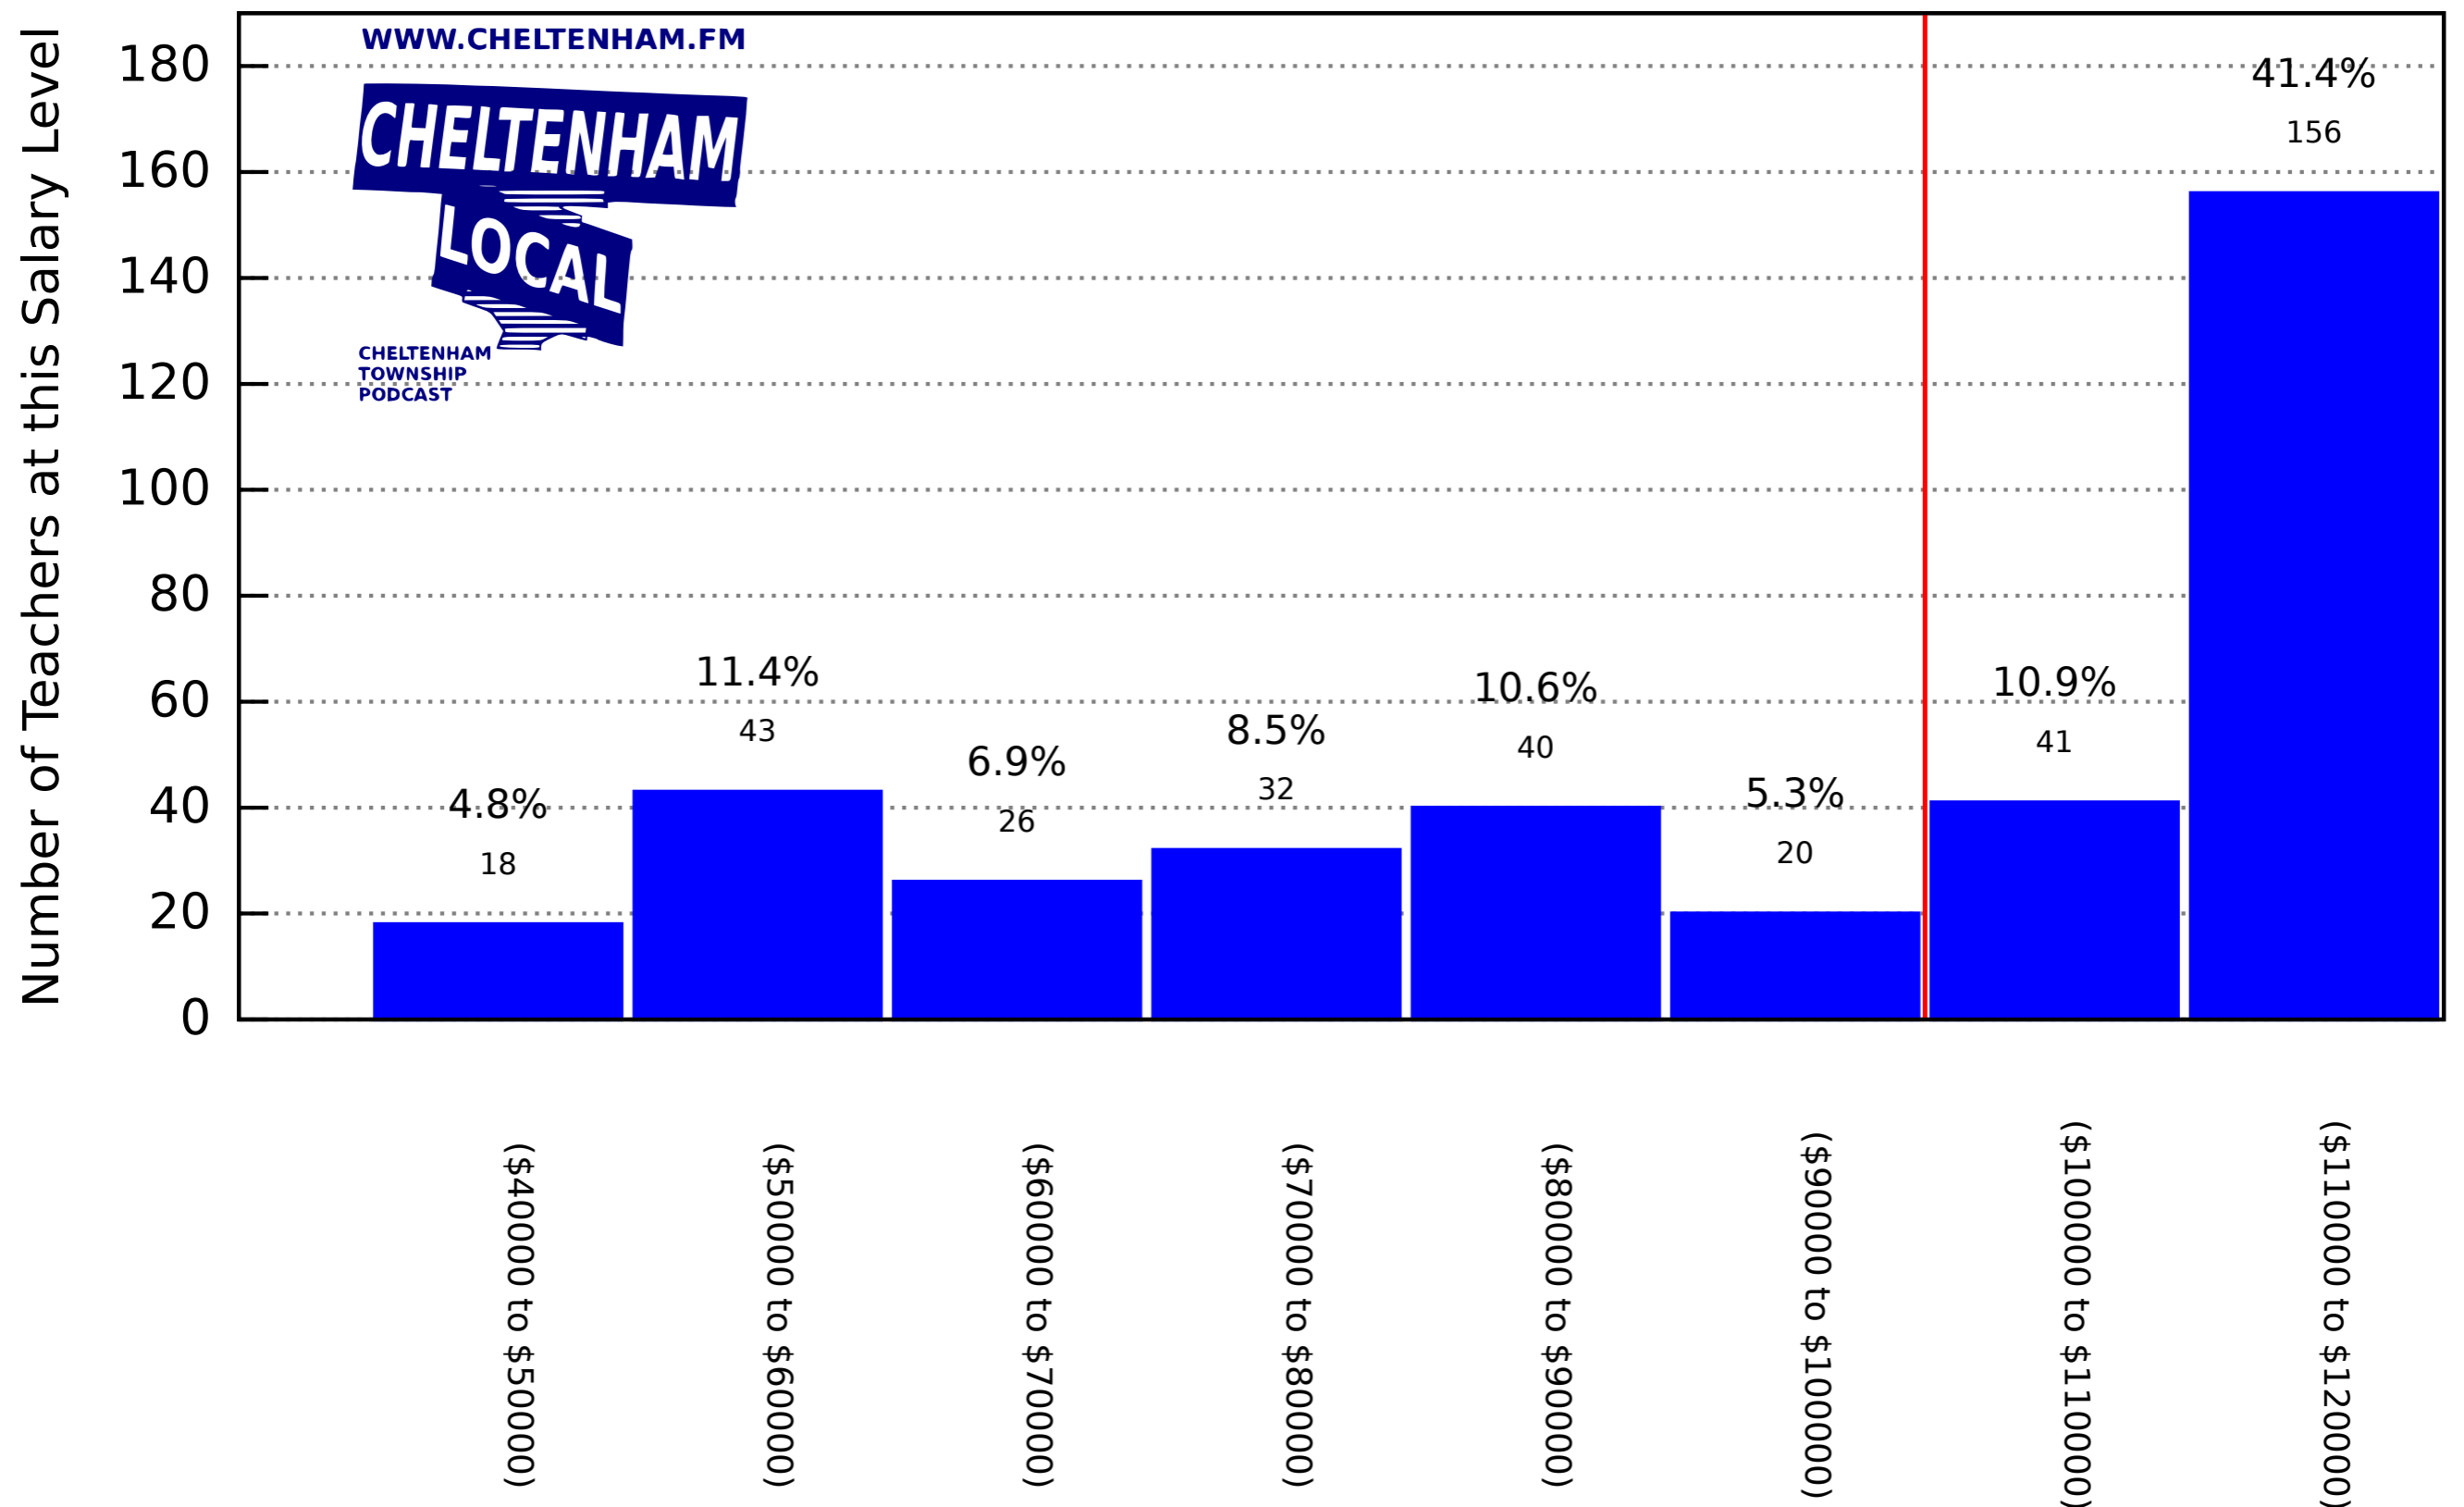

WWW.CHELTENHAM.FM  
 2017 Cheltenham School District PDE Teacher Salary Database  
 Number of Teachers at each Salary Level. Total Full-Time: 376

Teacher salary information from <https://www.education.pa.gov/Data-and-Statistics/Pages/Professional-and-Support-Personnel.aspx> on 10/6/2018