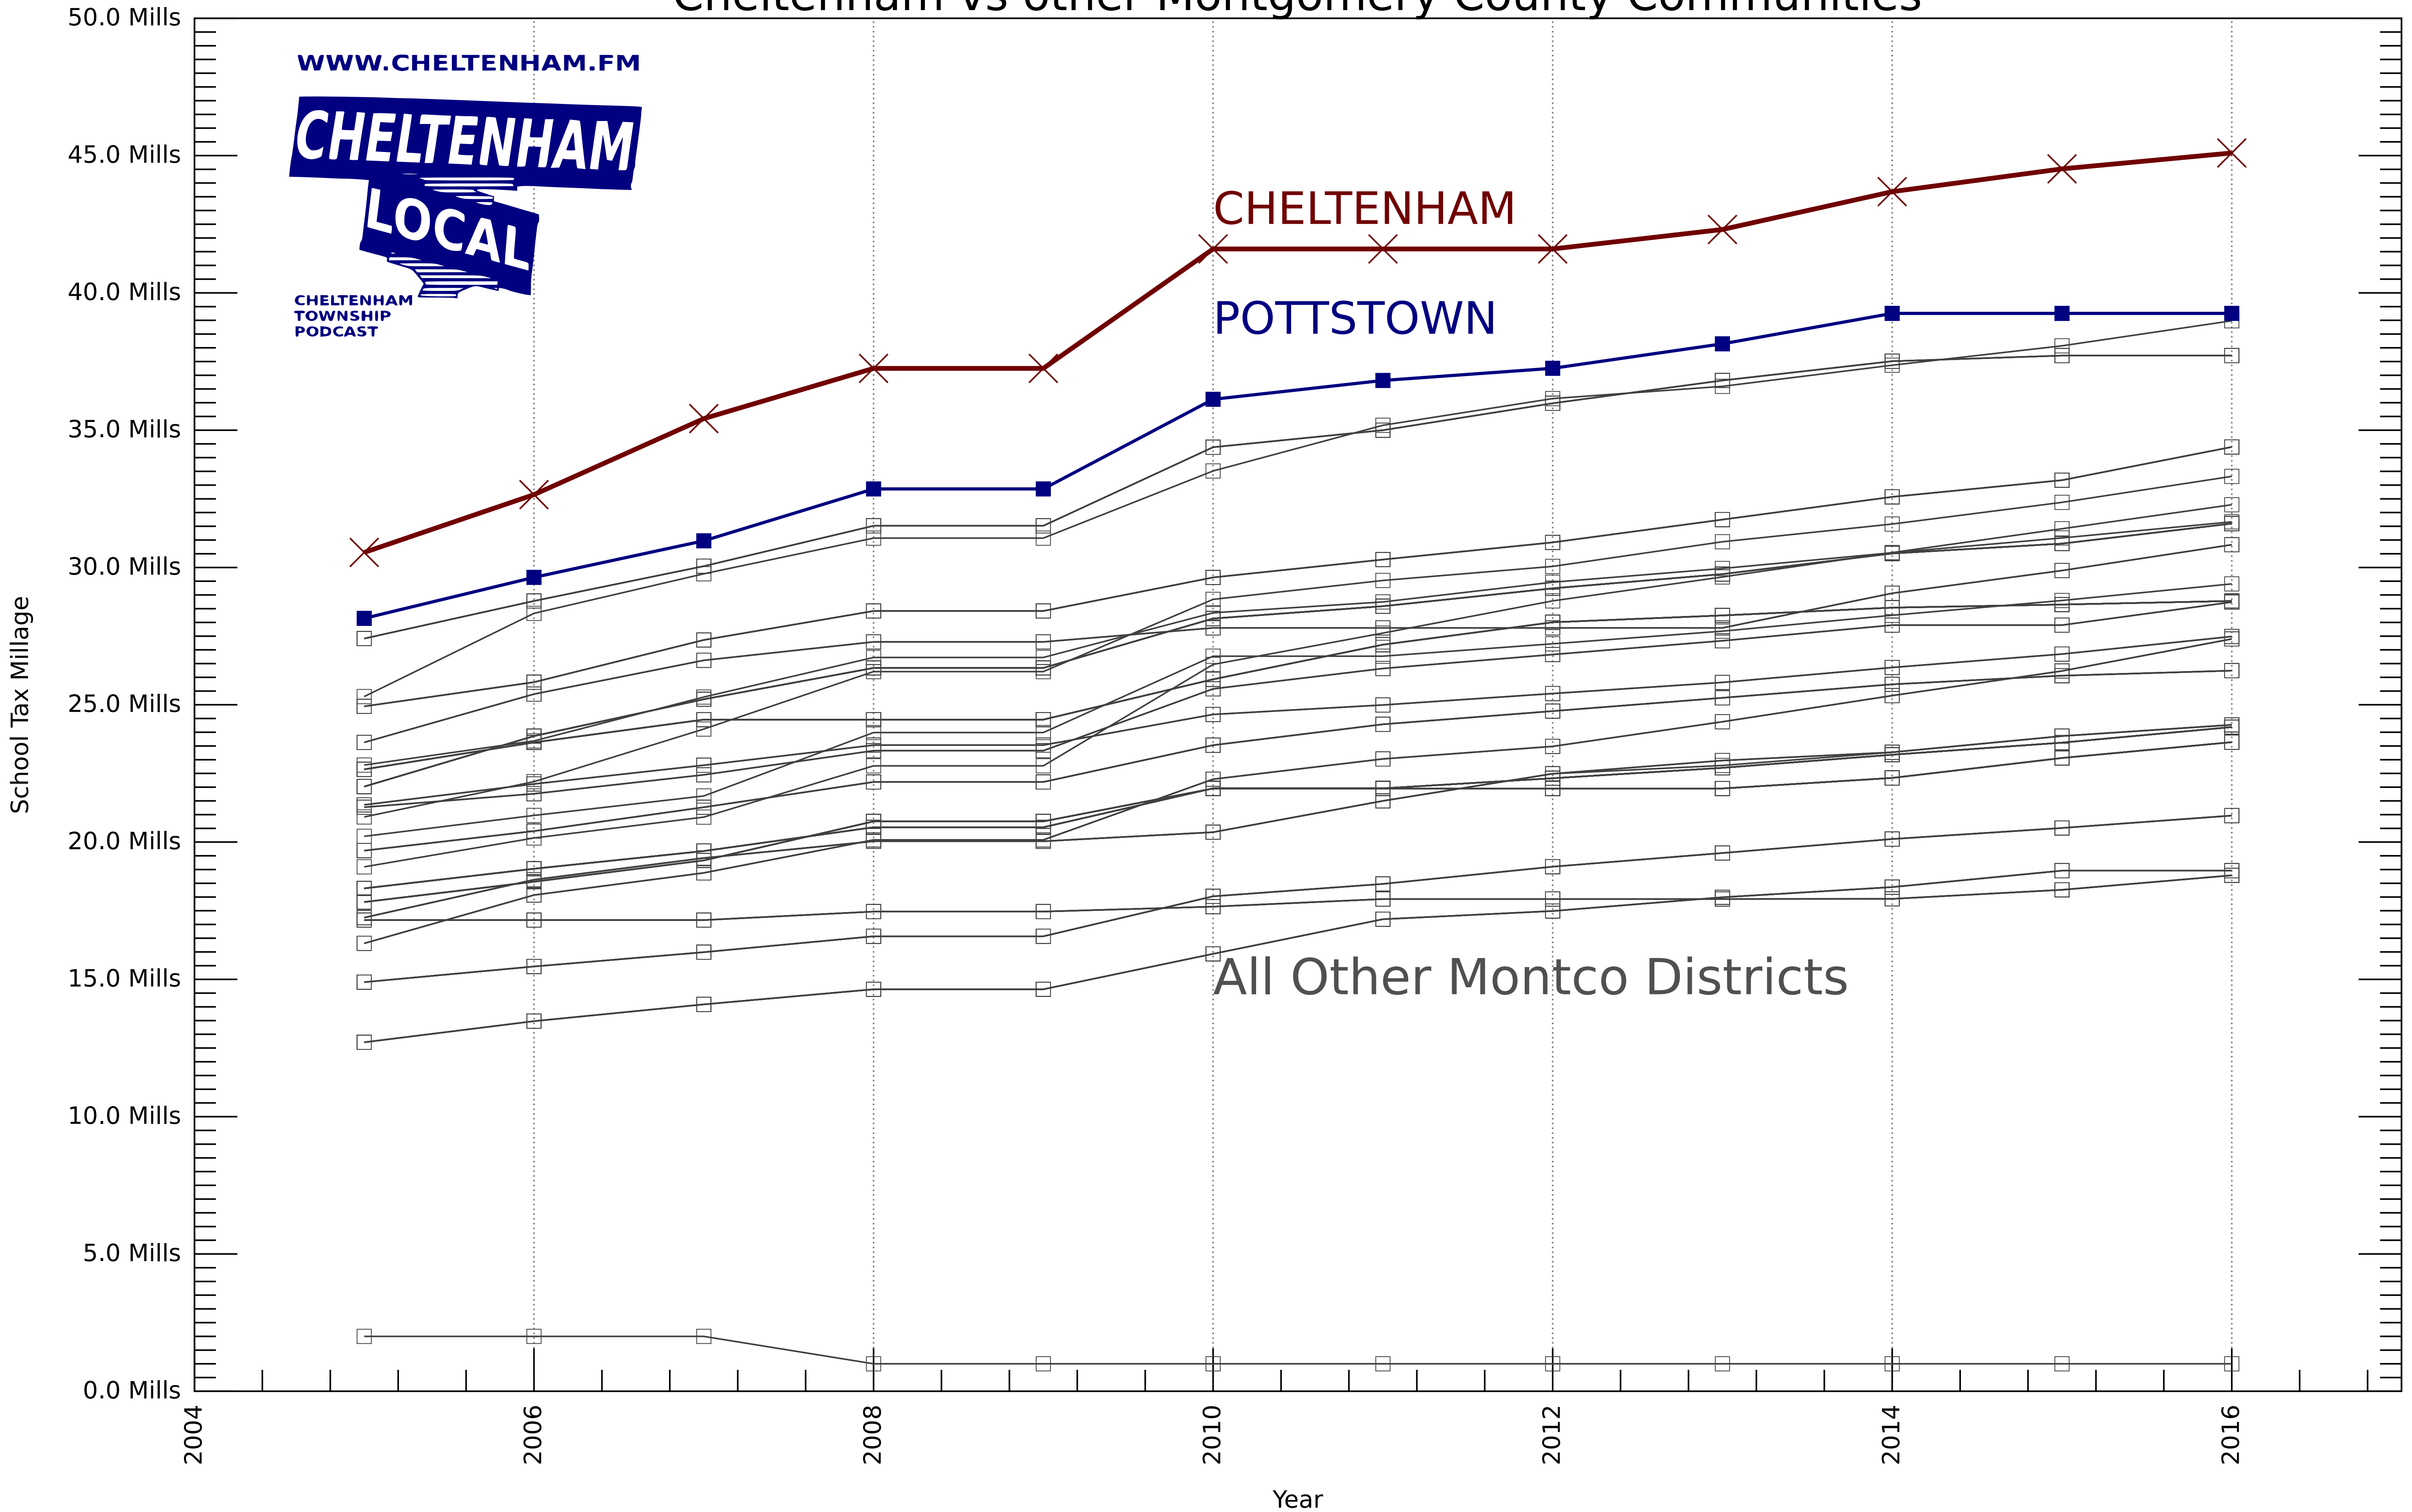

WWW.Cheltenham.FM

Cheltenham School District: School Tax Rates 2005 to 2016

Cheltenham vs other Montgomery County Communities

WWW.CHELtenham.FM
CHELtenham
LOCAL
CHELtenham
TOWNSHIP
PODCAST

CHELtenham

POTTSTOWN

All Other Montco Districts